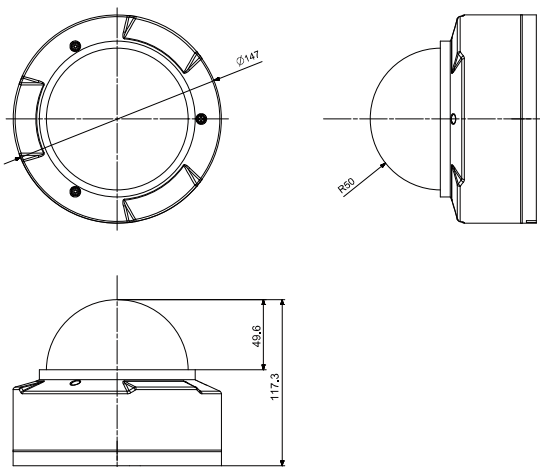

# WDP-80D3M69

3MP Outdoor IP Dome Camera

| Connectors                |   |
|---------------------------|---|
| Ethernet                  | RJ-45 jack  |
| Power input               | Plug-in 2.1mm DC Jack   |
| Audio Output              | 1 Stereo Phone Jack   |
| Power                     |   |
| Power over Ethernet (PoE) | IEEE 802.3af  |
| Power supply              | DC 9~28V Input  |
| Power consumption         | Max 3W (@IR-LED off state)<br>Max 8W (@IR-LED on state)                   |
| Environmental             |   |
| Operating temperature     | -30°C ~ +60°C   |
| Humidity                  | 0 ~ 90% RH, non condensing  |
| Ingress Protection        | IP66  |
| Impact Protection         | IK10  |
| System                    |   |
| Operating system          | Embedded Linux  |
| ETC.                      | Metal materials, vandal-proof   |
| Dimensions                | Ø147(W) x 117.3(H)mm (Camera Housing)<br>Ø147(W) x 43(H)mm (Junction Box) |
| Weight                    | 1000gram  |

## DIMENSIONS

[Unit : mm]

## DIMENSIONS Main Unit

[Unit : mm]