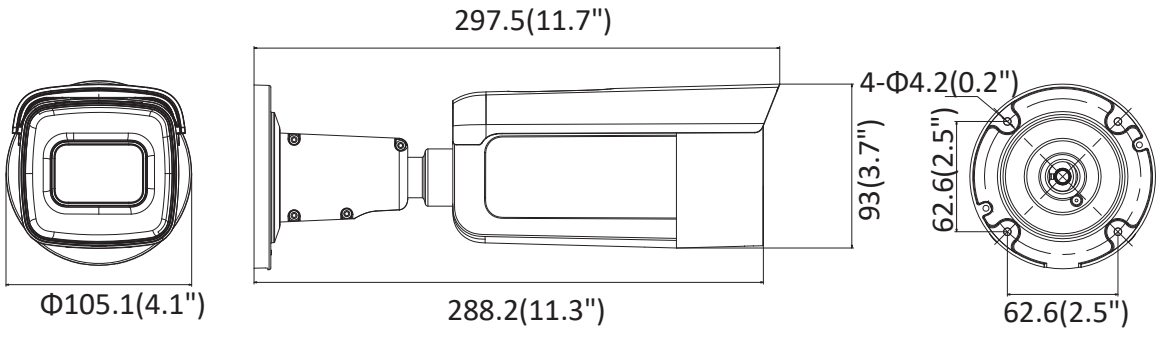

Dimensions

Unit:mm(inch)