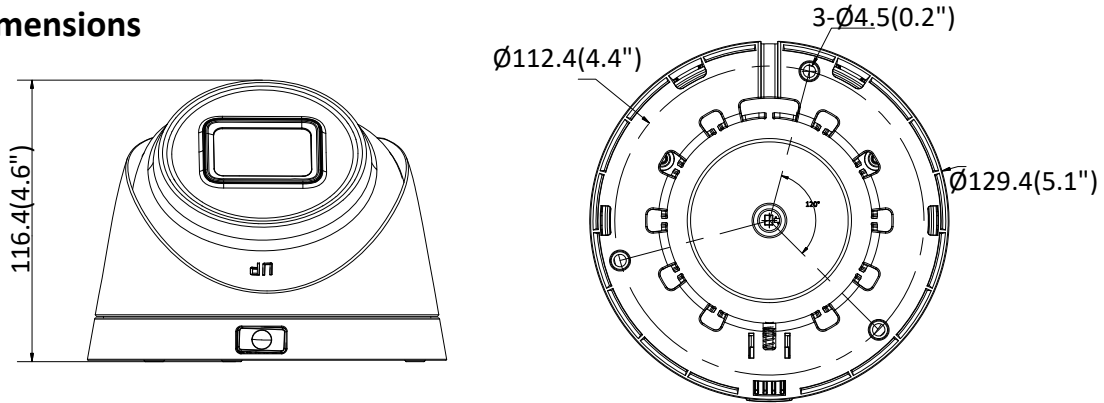

NC214-XDZ

4 MP IR VF Network Turret Camera

Dimensions

Accessories