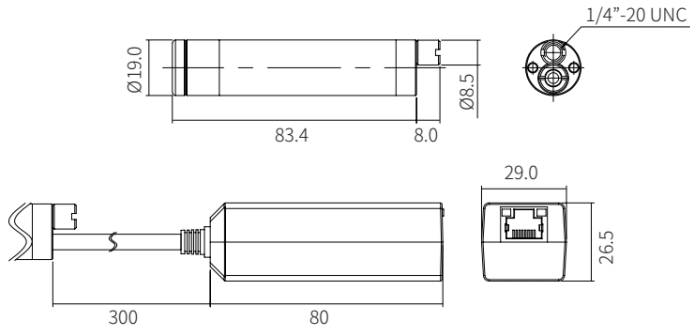

## Dimensions

<b>Ethernet</b>	10/100 Base-T Ethernet	
<b>Video Compression Format</b>	H.264 (Baseline, Main), MJPEG	
<b>Video Resolution</b>	1920x1080, 1280x720,, 800x600, 704x480, 704x400, 640x480, 640x360, 320x240	
<b>Max. Frame Rate</b>	First: 1080p 30(25)fps (H.264) Second : 640x360 30(25)fps (H.264) Third : 1080p 30(25)fps (MJPEG)	
<b>Streaming Capability</b>	Multiple Streaming(Up to 3 Profiles)	
<b>Streaming Method</b>	Unicast	
<b>Bitrate Control</b>	H.264 : CBR, VBR, CVBR	
<b>Max.User Access</b>	5	
<b>Audio</b>	<b>Audio in/Out</b>	-
	<b>Compression Format</b>	-
	<b>Communication</b>	-
<b>IP</b>	IPv4	
<b>Protocol</b>	HTTP, HTTPS, UPnP, DNS, DDNS, RTP/RTSP, TCP/IP, UDP, DHCP, RARP, NTP	
<b>Security</b>	-	
<b>Web Viewer</b>	<b>Web browser</b>	Internet Explorer, Edge, Safai, Firefox, Chrome
	<b>Language</b>	English
<b>External Storage</b>	-	
<b>SW Integration API</b>	Onvif, KT&C API	
<b>Ingress Protection Grade</b>	IP67	
<b>Color/Material</b>	Black / AL	
<b>Dimension(mm)</b>	Φ19X83.4mm	
<b>Weight</b>	Approx.85.5g (with PoE Cable)	
<b>Operating Temperature</b>	-10°C~+50°C	
<b>Storage Temperature</b>	-20°C~+60°C	
<b>Vandal Resistance</b>	-	
<b>Supply Voltage</b>	12VDC(±10%) , PoE(IEEE802.3af)	
<b>Power Consumption</b>	12VDC(Max.170mA), PoE (Max.3.1W)	