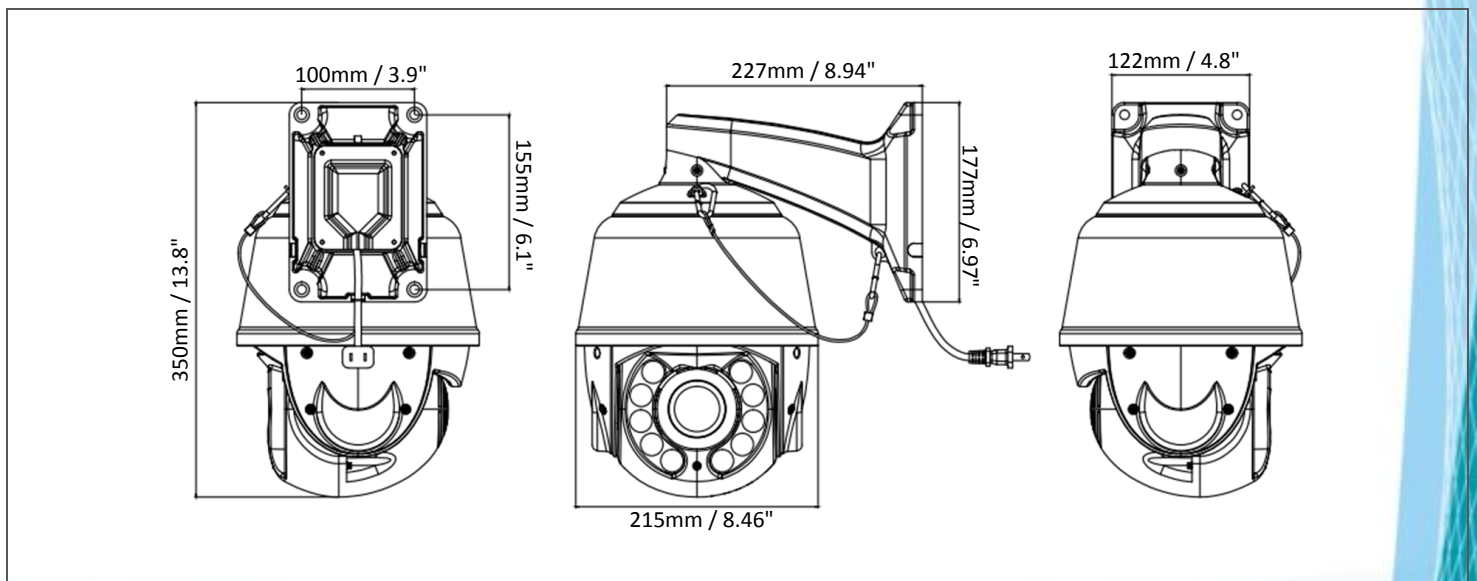

Dimensions

*All images presented in this document are for example only. Product models may vary in different countries. Please visit EverFocus regional Websites for detailed ordering information.

*Information contained in this document is subject to change without notice.