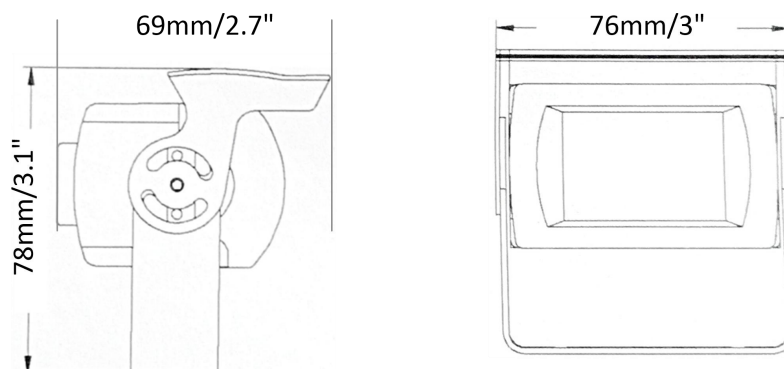

Dimensions

*All images presented in this document are for example only. Product models may vary in different countries. Please visit EverFocus regional Websites for detailed ordering information.

*Information contained in this document is subject to change without notice.

Optional Accessory