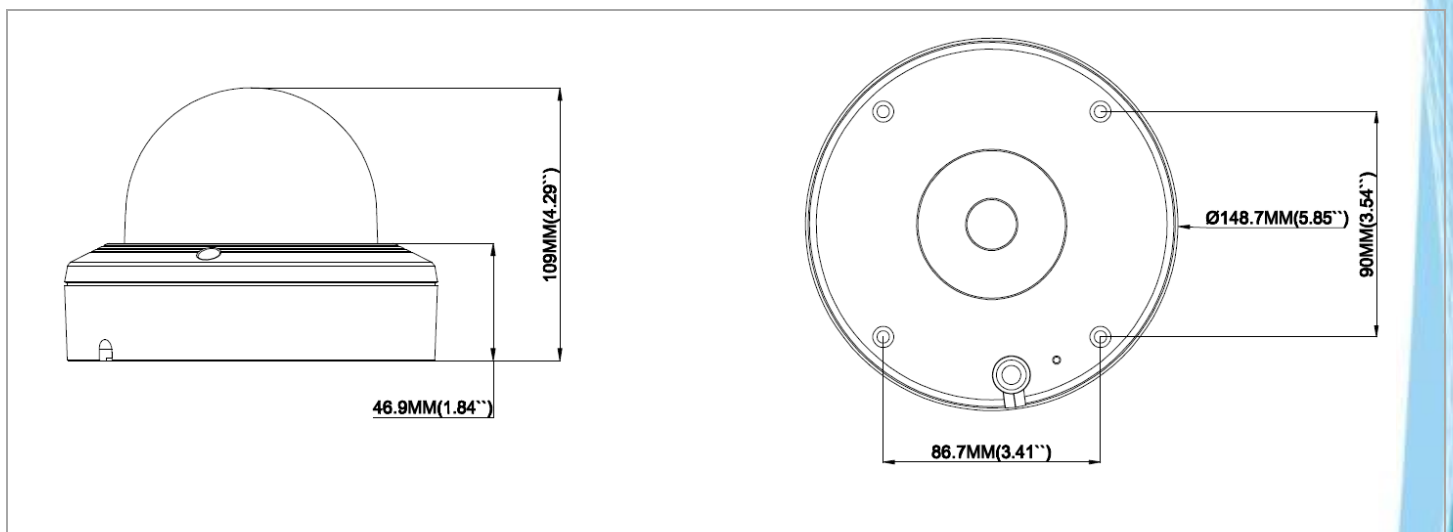

## Dimensions

Storage	Micro SD slot, up to 256GB
Dimensions (Ø x H)	Ø148.7x109mm
Net Weight	appr 960g
Material	White/Metal
Working Environment	-30 ~ +55°C/less than ≤ 95% RH
Storage Environment	-30 ~ +60°C/less than ≤ 95% RH
Ingress Protection	IP66
Vandal Resistance	IK10
Reset Button	Supported
Certificates	CE, FCC, RoHS