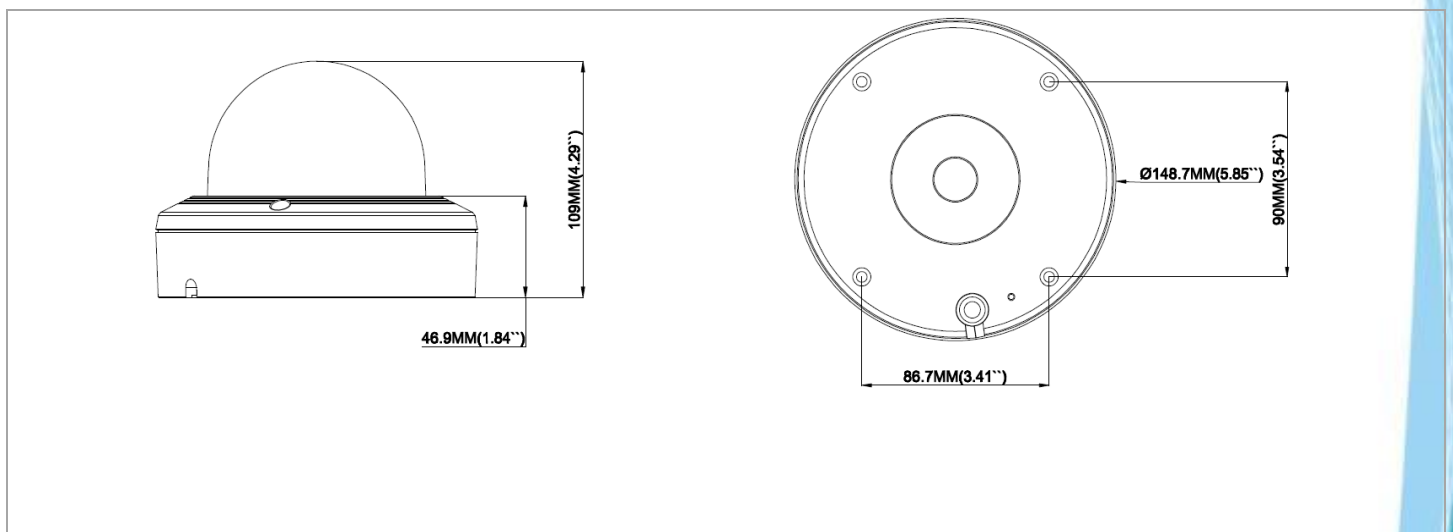

Dimensions

*All images presented in this document are for example only. Product models may vary in different countries. Please visit EverFocus regional Websites for detailed ordering information.

*Information contained in this document is subject to change without notice.