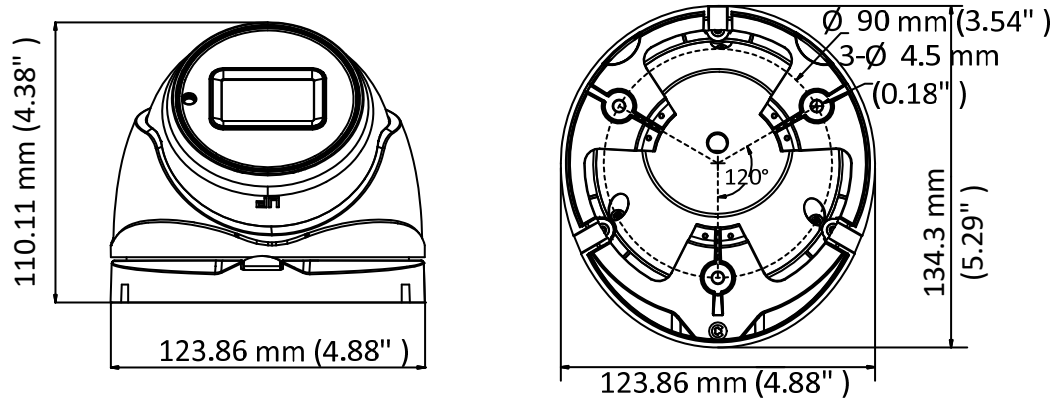

AC326-VD4Z

5MP Motorized Vari focal Dome Camera

Camera	
Image Sensor	5 MP CMOS image sensor
Resolution	2560 (H) × 1944 (V)
Min. Illumination	Color: 0.01 Lux @ (F1.2, AGC ON), 0 Lux with IR
Shutter Time	PAL: 1/25 s to 1/50, 000 s NTSC: 1/30 s to 1/50, 000 s
Lens	2.7 mm to 13.5 mm motorized vari-focal lens
Horizontal Field of View	95.7° to 29.1°
Lens Mount	Ø 14
Day & Night	IR cut filter
Angle Adjustment	Pan: 0° to 360°; Tilt: 0° to 75°; Rotate: 0° to 360°
Synchronization	Internal synchronization
Frame Rate	PAL: 5 MP@20fps, 4 MP@25fps, 1080p@25fps NTSC: 5 MP@20fps, 4 MP@30fps, 1080p@30fps
Menu	
AGC	Support
D/N Mode	Auto/Color/BW (Black and White)
White Balance	ATW/MWB
BLC	Support
DWDR (Digital Wide Dynamic Range)	Support
Functions	Brightness, Sharpness, DNR, Mirror, Smart IR
Interface	
Video Output	1 HD analog output
Switch Button	TVI/AHD/CVI/CVBS
General	
Operating Conditions	-40 °C to 60 °C (-40 °F to 140 °F), humidity: 90% or less (non-condensation)
Power Supply	12 VDC ±25%
Power Consumption	Max. 6.3 W
Protection Level	IP67
Material	Metal
IR Range	Up to 40 m
Communication	Up the coax, Protocol: UTC-C (TVI output)
Dimensions	123.86 mm × 134.3 mm × 110.11 mm (4.88" × 5.29" × 4.38")
Weight	Approx. 580 g (1.28 lb.)

AC326-VD4Z

5MP Motorized Vari focal Dome Camera

Dimension

AC326-VD4Z

5MP Motorized Vari focal Dome Camera

Accessory

1273ZJ-130-TRL
Wall Mount

1275ZJ-SUS
Vertical Pole Mount