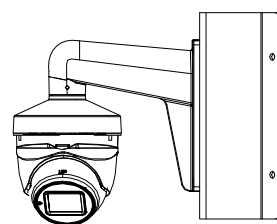

AC326-VD4Z

5MP Motorized Vari focal Dome Camera

Camera	
Image Sensor	5 MP CMOS image sensor
Resolution	2560 (H) × 1944 (V)
Min. Illumination	Color: 0.01 Lux @ (F1.2, AGC ON), 0 Lux with IR
Shutter Time	PAL: 1/25 s to 1/50, 000 s NTSC: 1/30 s to 1/50, 000 s
Lens	2.7 mm to 13.5 mm motorized vari-focal lens
Horizontal Field of View	95.7° to 29.1°
Lens Mount	Ø 14
Day & Night	IR cut filter
Angle Adjustment	Pan: 0° to 360°; Tilt: 0° to 75°; Rotate: 0° to 360°
Synchronization	Internal synchronization
Frame Rate	PAL: 5 MP@20fps, 4 MP@25fps, 1080p@25fps NTSC: 5 MP@20fps, 4 MP@30fps, 1080p@30fps
Menu	
AGC	Support
D/N Mode	Auto/Color/BW (Black and White)
White Balance	ATW/MWB
BLC	Support
DWDR (Digital Wide Dynamic Range)	Support
Functions	Brightness, Sharpness, DNR, Mirror, Smart IR
Interface	
Video Output	1 HD analog output
Switch Button	TVI/AHD/CVI/CVBS
General	
Operating Conditions	-40 °C to 60 °C (-40 °F to 140 °F), humidity: 90% or less (non-condensation)
Power Supply	12 VDC ±25%
Power Consumption	Max. 6.3 W
Protection Level	IP67
Material	Metal
IR Range	Up to 40 m
Communication	Up the coax, Protocol: UTC-C (TVI output)
Dimensions	123.86 mm × 134.3 mm × 110.11 mm (4.88" × 5.29" × 4.38")
Weight	Approx. 580 g (1.28 lb.)

AC326-VD4Z

5MP Motorized Vari focal Dome Camera

Dimension

AC326-VD4Z

5MP Motorized Vari focal Dome Camera

Accessory

1273ZJ-130-TRL
Wall Mount

1275ZJ-SUS
Vertical Pole Mount