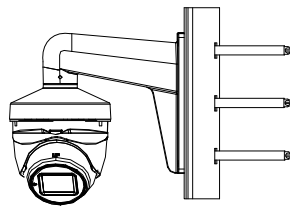

AC326-VD4Z

5MP Motorized Vari focal Dome Camera

Camera	
Image Sensor	5 MP CMOS image sensor
Resolution	2560 (H) × 1944 (V)
Min. Illumination	Color: 0.01 Lux @ (F1.2, AGC ON), 0 Lux with IR
Shutter Time	PAL: 1/25 s to 1/50, 000 s NTSC: 1/30 s to 1/50, 000 s
Lens	2.7 mm to 13.5 mm motorized vari-focal lens
Horizontal Field of View	95.7° to 29.1°
Lens Mount	Ø 14
Day & Night	IR cut filter
Angle Adjustment	Pan: 0° to 360°; Tilt: 0° to 75°; Rotate: 0° to 360°
Synchronization	Internal synchronization
Frame Rate	PAL: 5 MP@20fps, 4 MP@25fps, 1080p@25fps NTSC: 5 MP@20fps, 4 MP@30fps, 1080p@30fps
Menu	
AGC	Support
D/N Mode	Auto/Color/BW (Black and White)
White Balance	ATW/MWB
BLC	Support
DWDR (Digital Wide Dynamic Range)	Support
Functions	Brightness, Sharpness, DNR, Mirror, Smart IR
Interface	
Video Output	1 HD analog output
Switch Button	TVI/AHD/CVI/CVBS
General	
Operating Conditions	-40 °C to 60 °C (-40 °F to 140 °F), humidity: 90% or less (non-condensation)
Power Supply	12 VDC ±25%
Power Consumption	Max. 6.3 W
Protection Level	IP67
Material	Metal
IR Range	Up to 40 m
Communication	Up the coax, Protocol: UTC-C (TVI output)
Dimensions	123.86 mm × 134.3 mm × 110.11 mm (4.88" × 5.29" × 4.38")
Weight	Approx. 580 g (1.28 lb.)

AC326-VD4Z

5MP Motorized Vari focal Dome Camera

Dimension

AC326-VD4Z

5MP Motorized Vari focal Dome Camera

Accessory

1273ZJ-130-TRL
Wall Mount

1275ZJ-SUS
Vertical Pole Mount